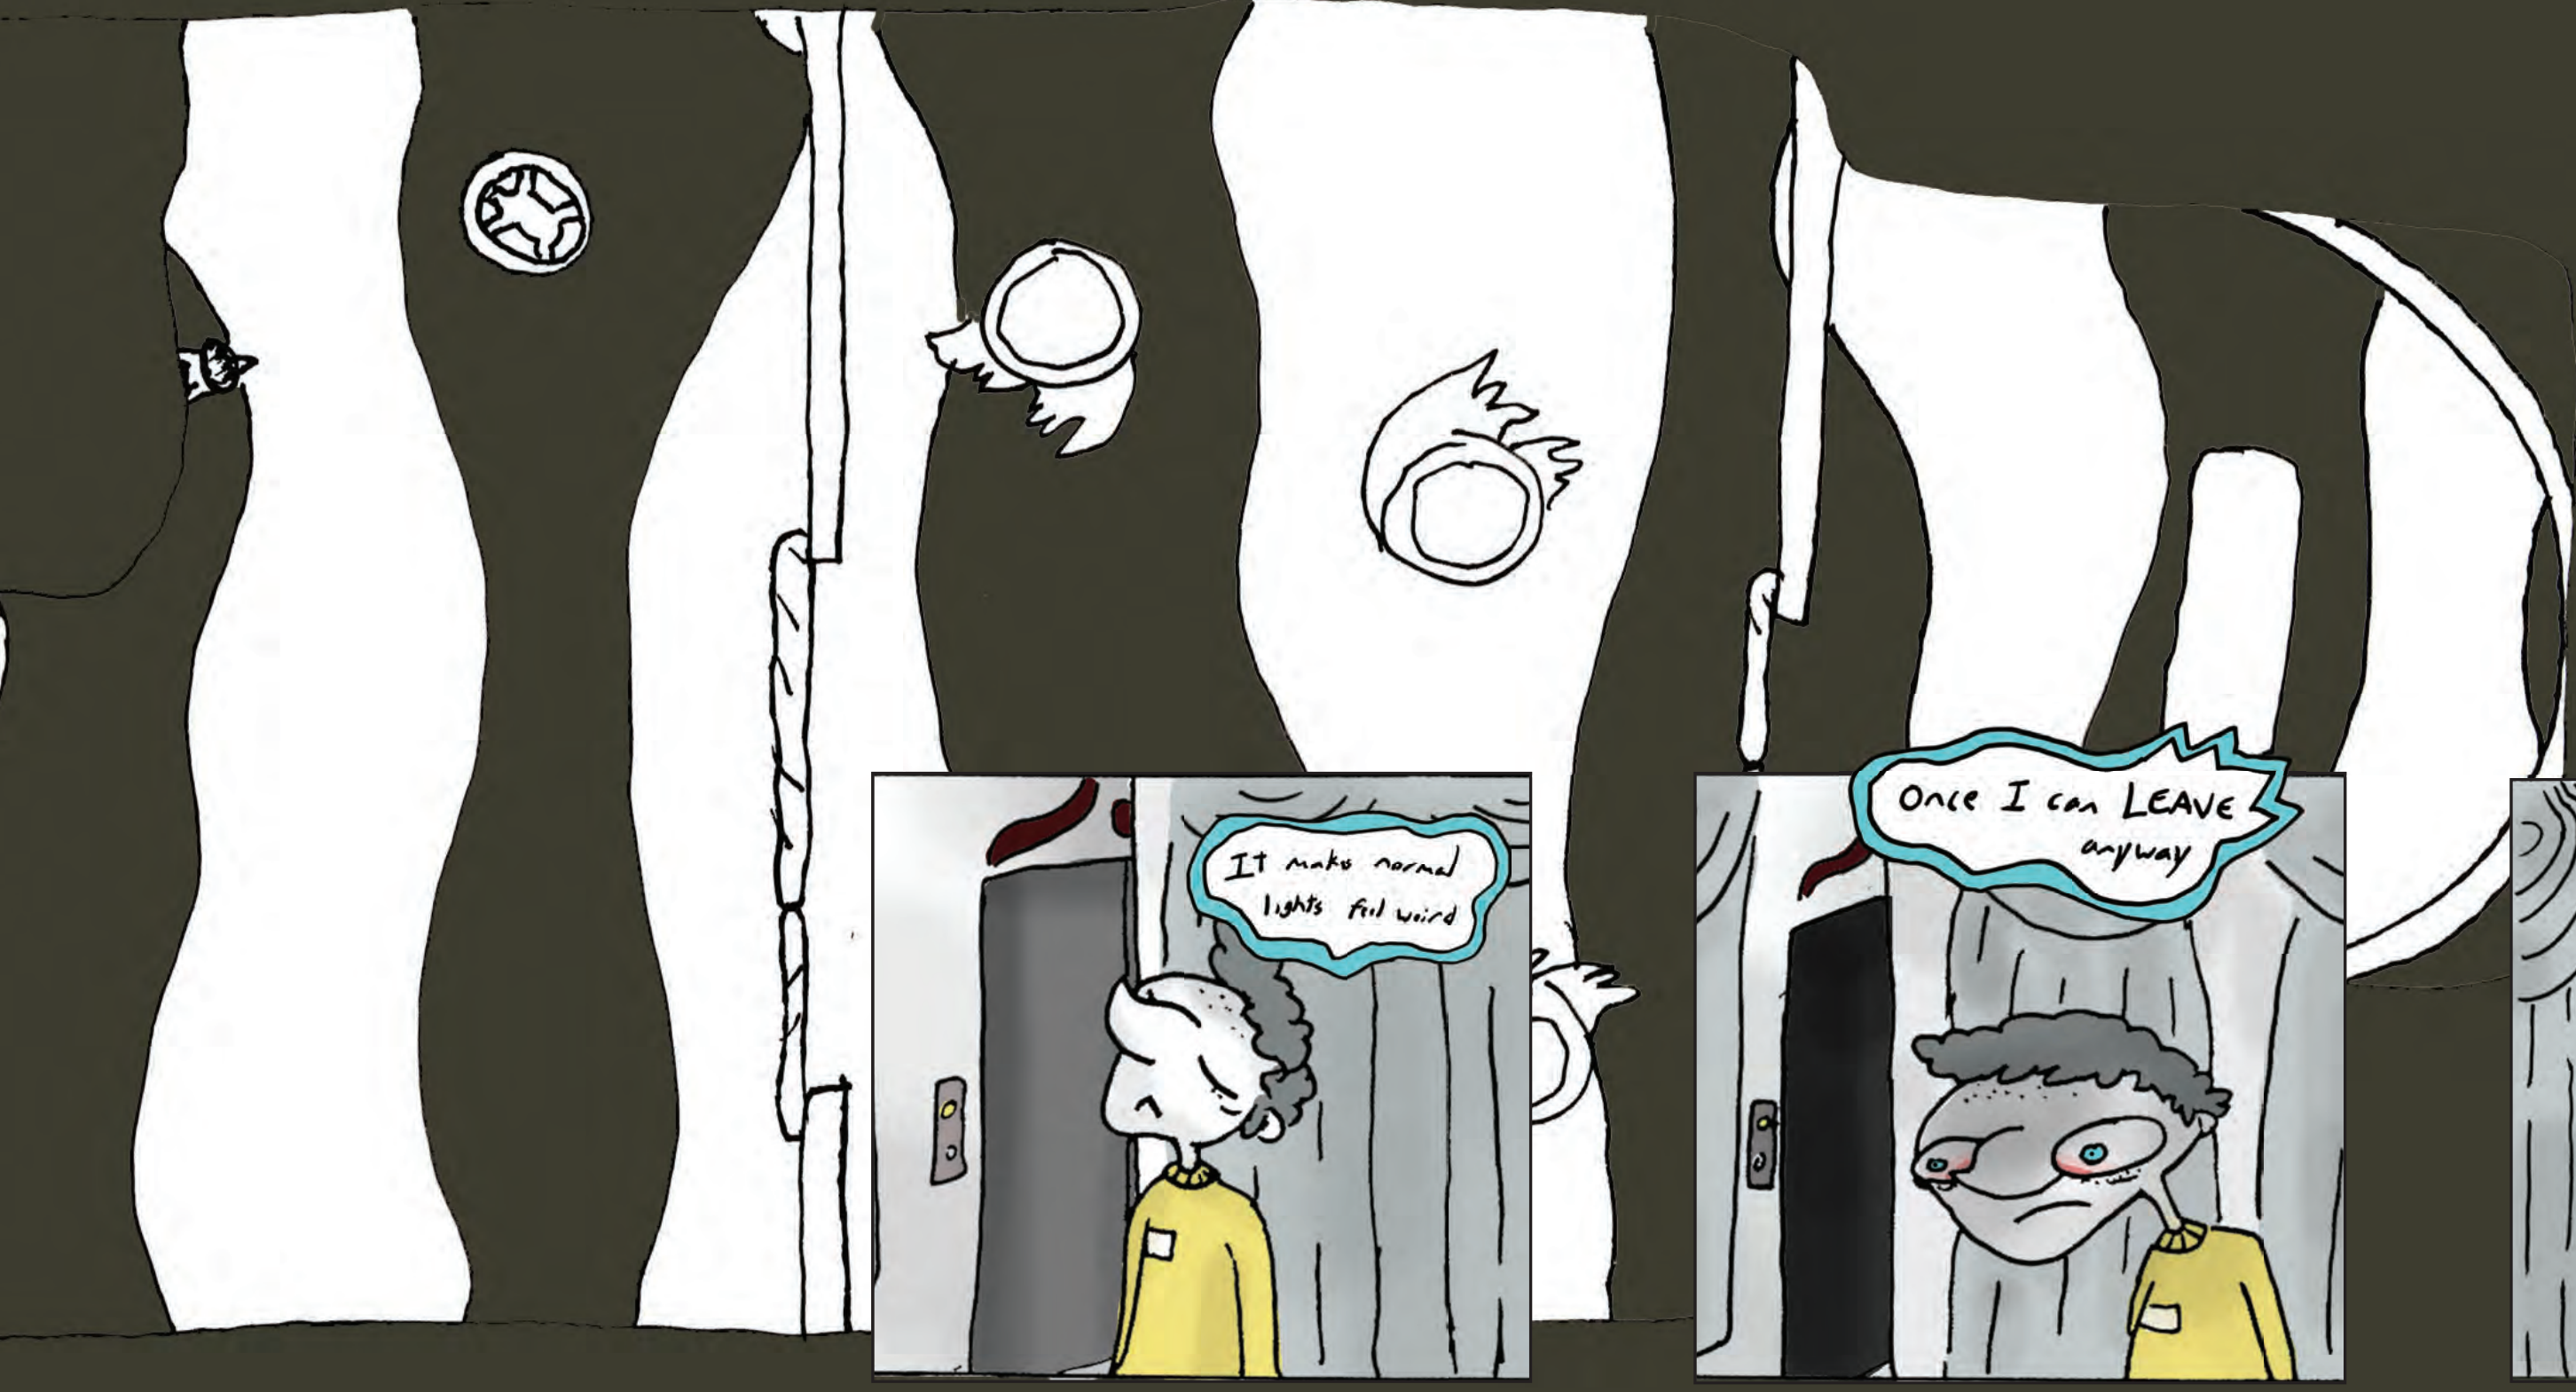

AGAIN AGAIN

It's the lights  
I think

The way they flash  
makes it  
feel like  
time  
is  
speeding up

It makes normal  
lights feel weird

Once I can LEAVE  
anyway

what was that?

Nice to remember why  
I avoid it.

The enchantment or whatever  
Wears off after you  
have to pull a tourist  
Out of one of these.

# THE MOVIE

A MARTIAN RESURRECTION

They fall

The savior comes

They pray

The savior doesn't reward them

Then it starts over

What's a few more minutes?